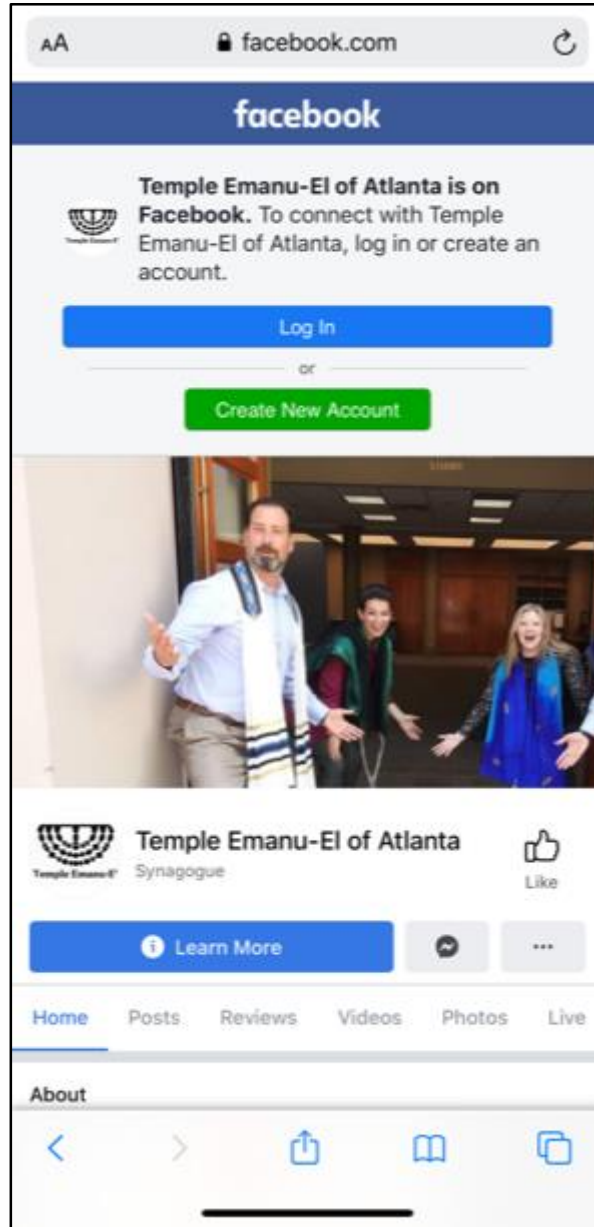

5. The Temple Emanu-El Facebook page will appear.
6. If you do not have a personal Facebook page, the message at the top of the page will be shown. Ignore this message.

Ignore this message.