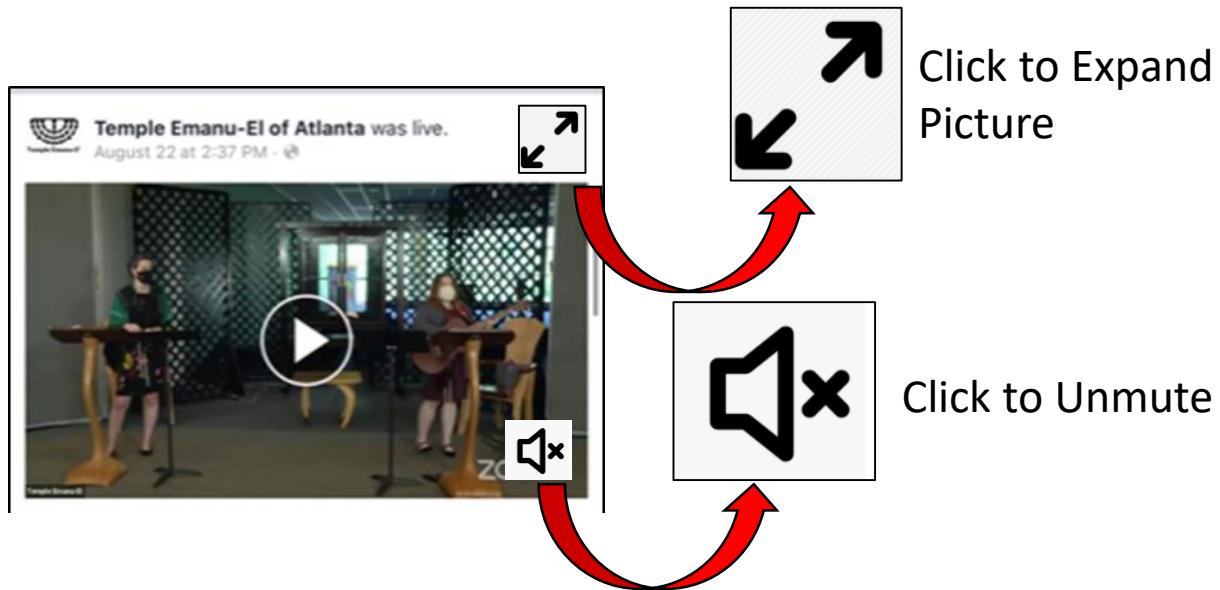

5. The Temple Emanu-El Facebook page will appear.
6. If you do not have a personal Facebook page, the message at the top of the page will be shown. Ignore this message.

Ignore this message.

7. Scroll down the page to find the live video. Click on the picture of the live video and watch the service.
8. The message on the top of the page will move to the bottom of the page. Continue to ignore. There is a light gray "x" in the top right corner. Click the "x" to make the message go away.

Continue to ignore or click on the "x"

Troubleshooting

Cannot Hear

- Make sure your sound is turned up

Picture too small

- Click the icon to expand the picture

Video Suddenly Stops:

- Make sure you are still connected to the internet.