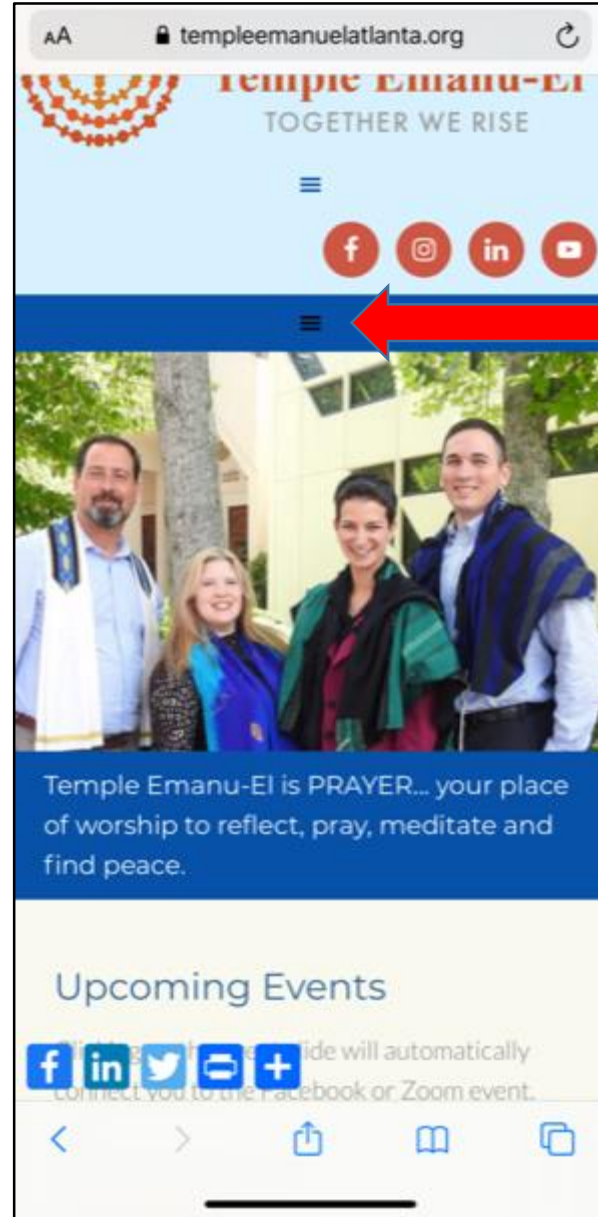

HOW TO VIEW SERVICES USING A TABLET OR PHONE

1. Go to the Temple Emanu-El website using this website address.

<https://templemanuelatlanta.org/>

2. Click on the three lines in the dark blue section of the screen.

HOW TO VIEW SERVICES USING A TABLET OR PHONE

3. The menu shown here will appear. Click on Live Stream.

4. THE LIVE STREAM PAGE WILL APPEAR. SCROLL DOWN THE PAGE. CLICK ON THE TEMPLE EMANU-EL FACEBOOK LINK.