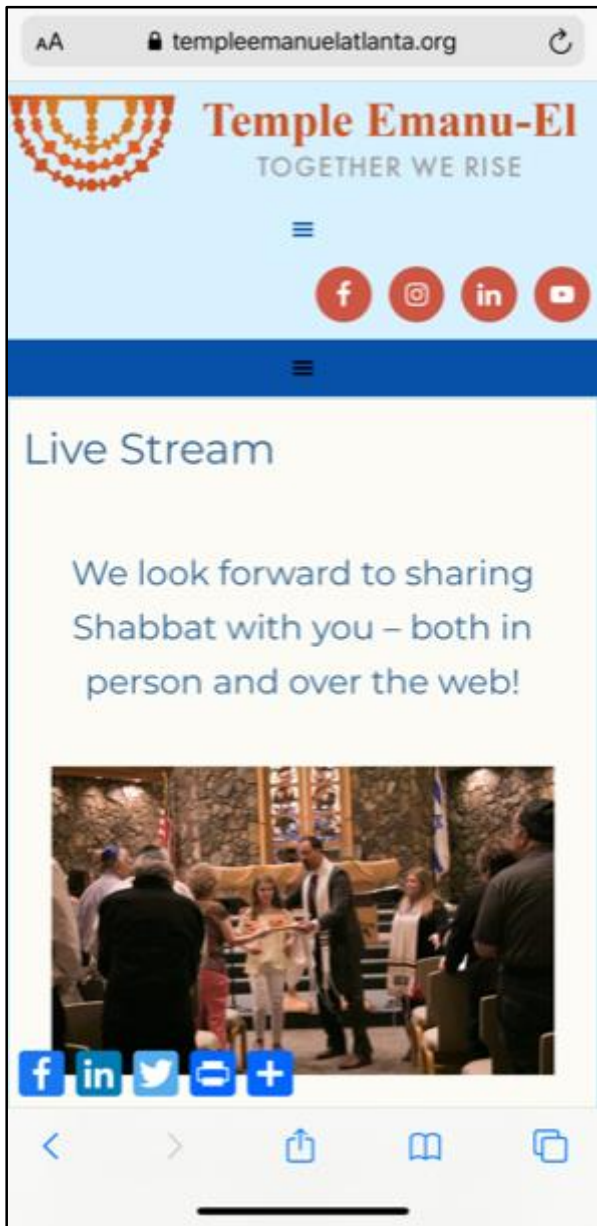

HOW TO VIEW SERVICES USING A TABLET OR PHONE

1. Go to the Temple Emanu-El website using this website address.

<https://templemanuelatlanta.org/>

2. Click on the three lines in the dark blue section of the screen.

HOW TO VIEW SERVICES USING A TABLET OR PHONE

3. The menu shown here will appear. Click on Live Stream.

4. THE LIVE STREAM PAGE WILL APPEAR. SCROLL DOWN THE PAGE. CLICK ON THE TEMPLE EMANU-EL FACEBOOK LINK.

5. The Temple Emanu-El Facebook page will appear.
6. If you do not have a personal Facebook page, the message at the top of the page will be shown. Ignore this message.

Ignore this message.

7. Scroll down the page to find the live video. Click on the picture of the live video and watch the service.
8. The message on the top of the page will move to the bottom of the page. Continue to ignore. There is a light gray "x" in the top right corner. Click the "x" to make the message go away.