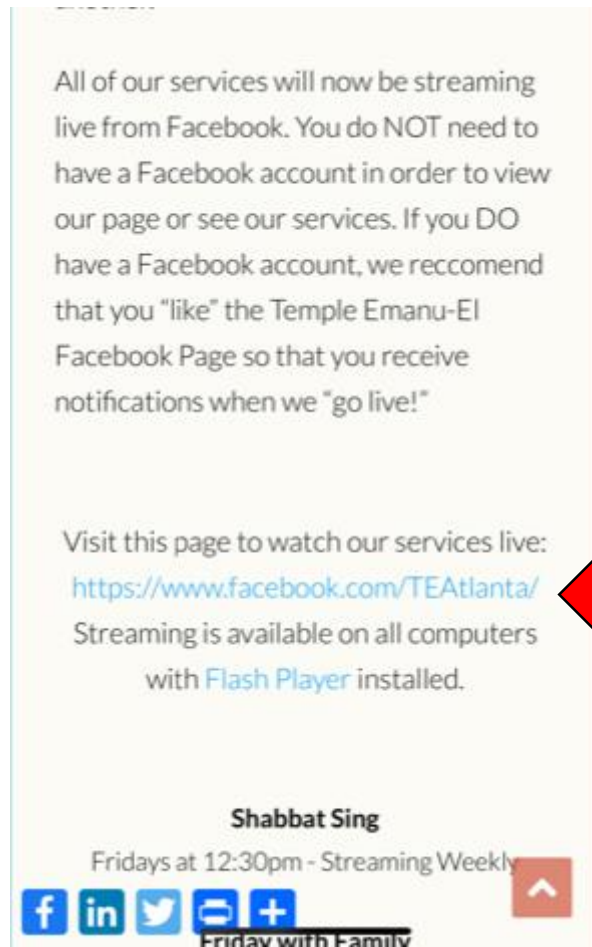

HOW TO VIEW SERVICES USING A TABLET OR PHONE

1. Go to the Temple Emanu-El website using this website address.

<https://templemanuelatlanta.org/>

2. Click on the three lines in the dark blue section of the screen.

HOW TO VIEW SERVICES USING A TABLET OR PHONE

3. The menu shown here will appear. Click on Live Stream.

4. THE LIVE STREAM PAGE WILL APPEAR. SCROLL DOWN THE PAGE. CLICK ON THE TEMPLE EMANU-EL FACEBOOK LINK.

5. The Temple Emanu-El Facebook page will appear.
6. If you do not have a personal Facebook page, the message at the top of the page will be shown. Ignore this message.

Ignore this message.

7. Scroll down the page to find the live video. Click on the picture of the live video and watch the service.
8. The message on the top of the page will move to the bottom of the page. Continue to ignore. There is a light gray "x" in the top right corner. Click the "x" to make the message go away.