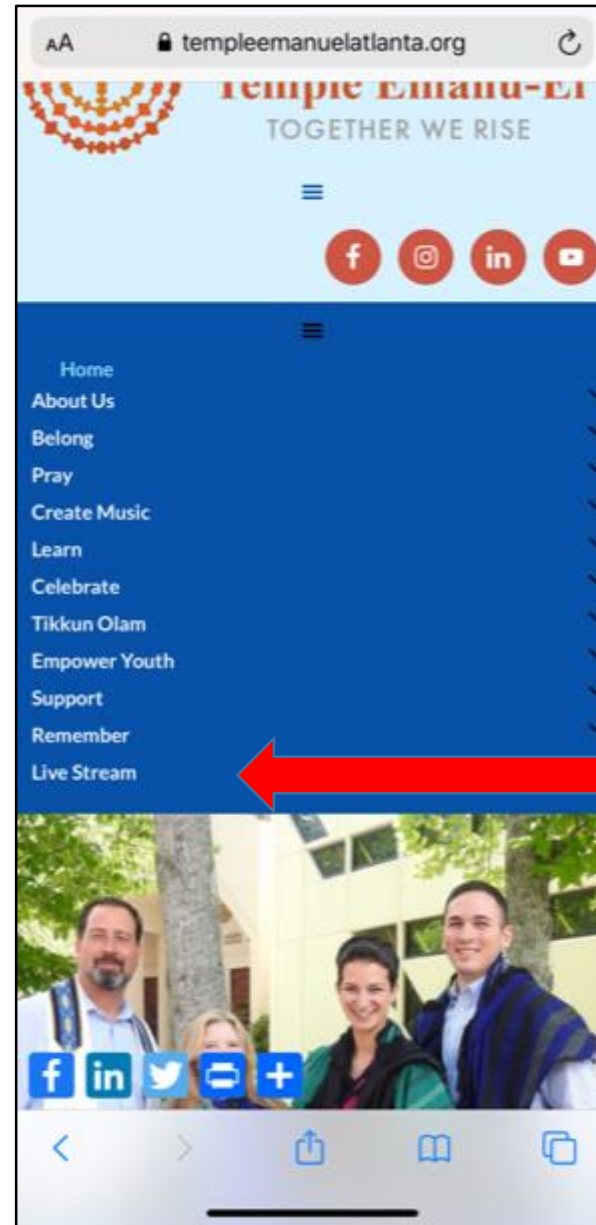

HOW TO VIEW SERVICES USING A TABLET OR PHONE

1. Go to the Temple Emanu-El website using this website address.

<https://templemanuelatlanta.org/>

2. Click on the three lines in the dark blue section of the screen.

HOW TO VIEW SERVICES USING A TABLET OR PHONE

3. The menu shown here will appear. Click on Live Stream.

4. THE LIVE STREAM PAGE WILL APPEAR. SCROLL DOWN THE PAGE. CLICK ON THE TEMPLE EMANU-EL FACEBOOK LINK.