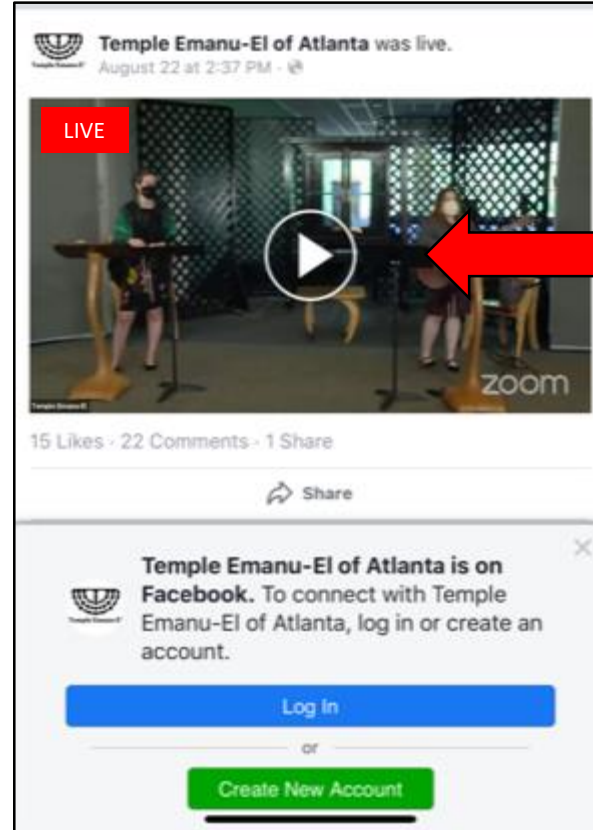

HOW TO VIEW SERVICES USING A TABLET OR PHONE

1. Go to the Temple Emanu-El website using this website address.

<https://templemanuelatlanta.org/>

2. Click on the three lines in the dark blue section of the screen.

HOW TO VIEW SERVICES USING A TABLET OR PHONE

3. The menu shown here will appear. Click on Live Stream.

4. THE LIVE STREAM PAGE WILL APPEAR. SCROLL DOWN THE PAGE. CLICK ON THE TEMPLE EMANU-EL FACEBOOK LINK.

5. The Temple Emanu-El Facebook page will appear.
6. If you do not have a personal Facebook page, the message at the top of the page will be shown. Ignore this message.

Ignore this message.

7. Scroll down the page to find the live video. Click on the picture of the live video and watch the service.
8. The message on the top of the page will move to the bottom of the page. Continue to ignore. There is a light gray "x" in the top right corner. Click the "x" to make the message go away.